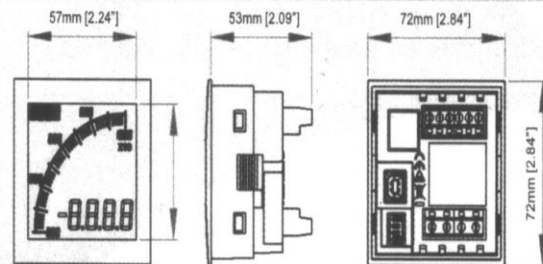

### 多格式顯示包括:

- 多達40形圖顯示
- 精準4位數顯示
- 可定制信息以及報警器
- 可選擇背光顏色

### Dimensions:

Panel cutout: 68mm x 68mm [2.68" x 2.68"] as per DIN43700/IEC61554

<b>INPUT</b>	<b>VOLTAGE</b>	<b>CURRENT</b>
Range (DC)	0 to +/-10VDC	0 - 50mA
Impedance	100K $\Omega$	15 $\Omega$
Accuracy	0.1%	0.01%
<b>ENVIRONMENTAL</b>		
Temperature - operating	-10 to +60°C	
Temperature - storage	-40 to +70°C	
IP rating (from the front)	IP65	
<b>POWER SUPPLY</b>		
Nominal Input (AC or DC)	12-24 VAC/VDC	
<b>DISPLAY</b>		
Number of digits	4	
Digit height	12mm [0.47"]	
Number of message characters	4	
Backlight colours	Red, Green, White	
LCD display	Positive or Negative	
<b>OUTPUTS</b>		
Max voltage	24V	
Max current	50mA	
Analogue output	4-20mA	
<b>CERTIFICATION</b>		
	UL and cUL (Pending), CE	